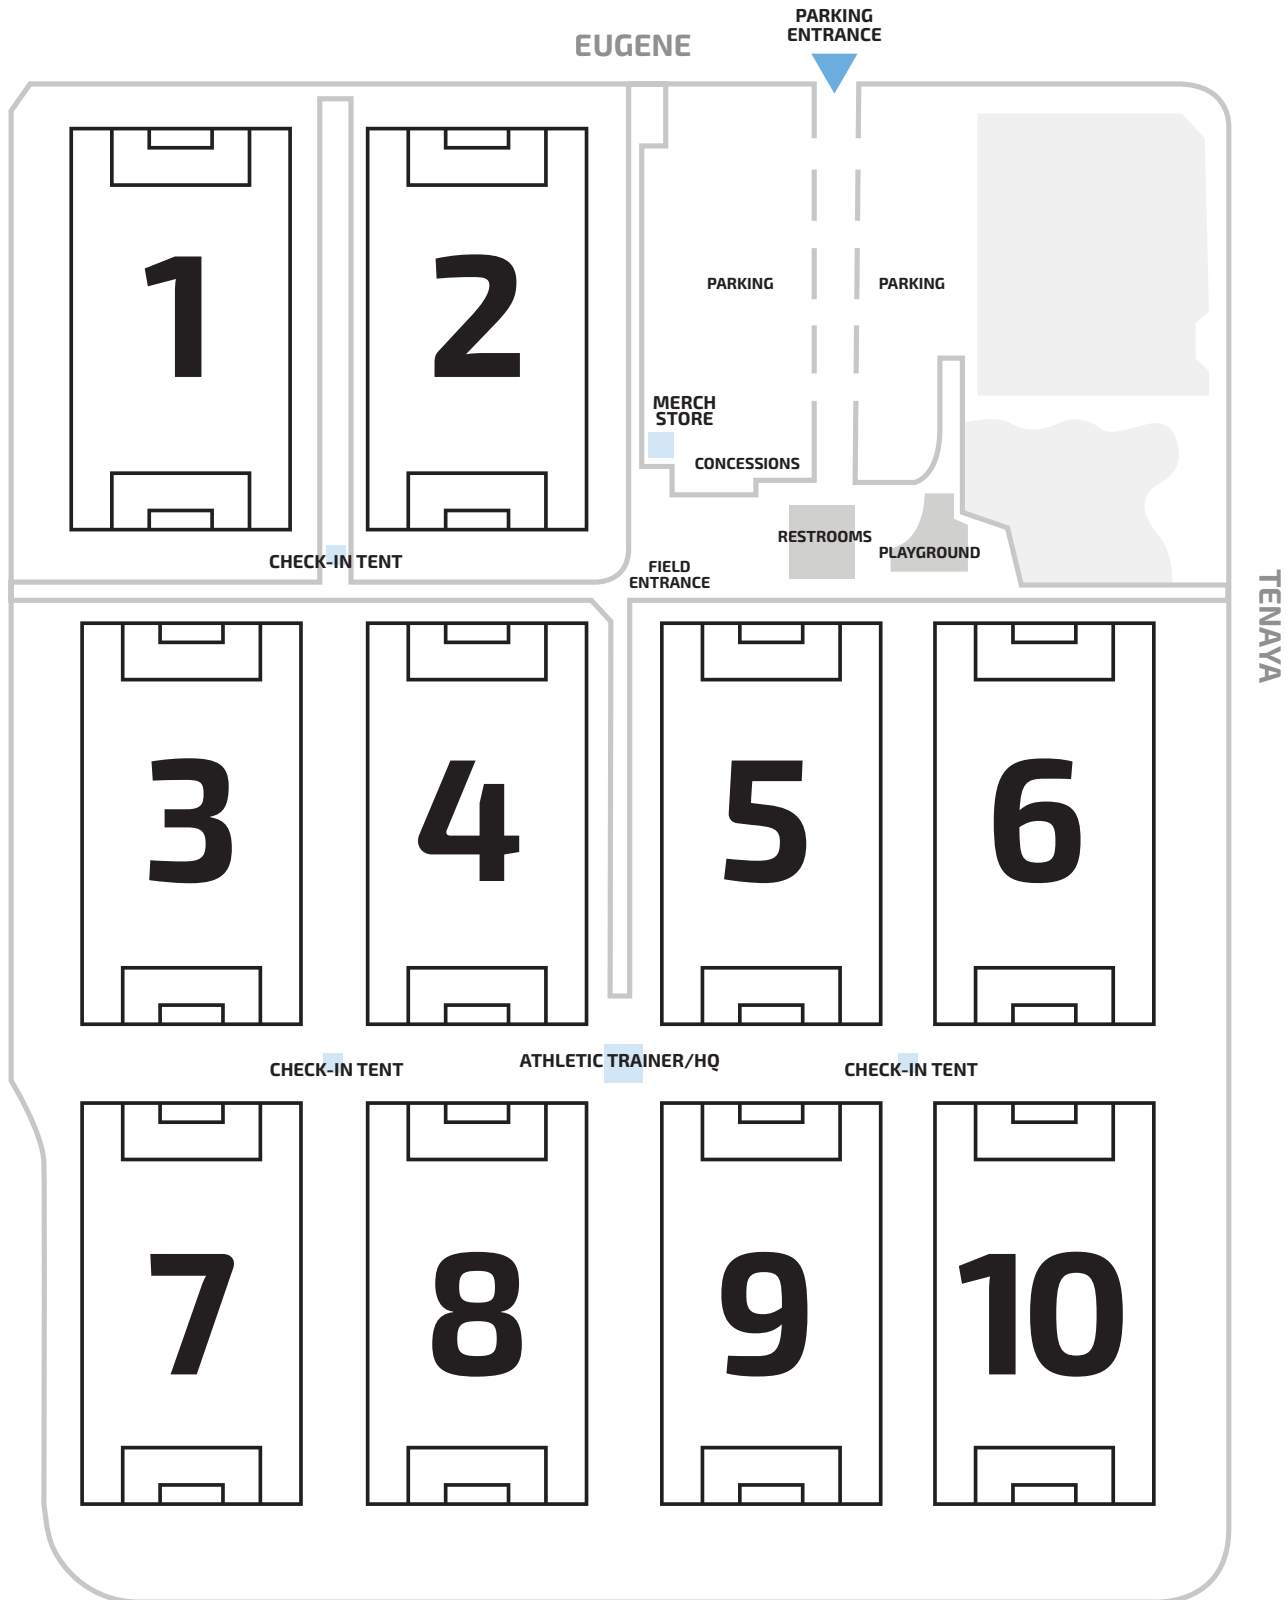

# BETTYE WILSON SOCCER COMPLEX FIELD MAP

7353 EUGENE AVE LAS VEGAS, NV 89128

LAKE MEAD